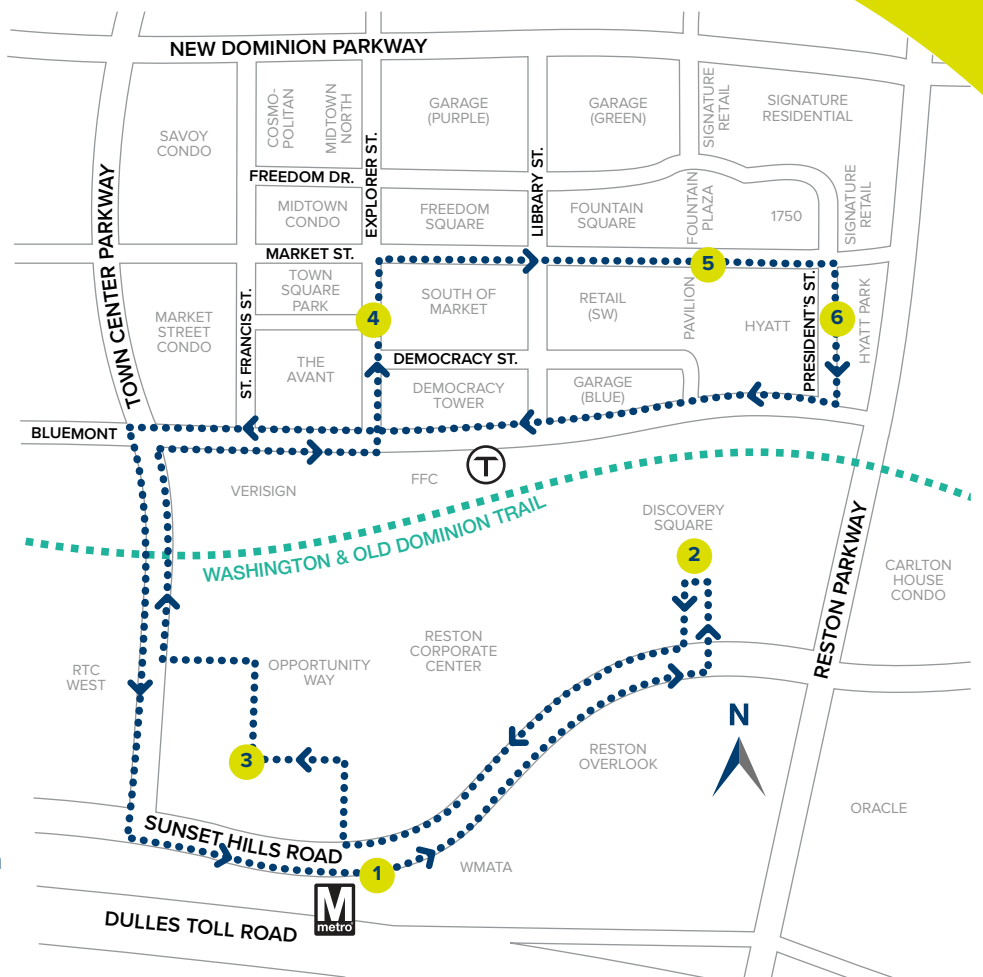

Starting November 16

A New Way to Get Around Reston Town Center

We are excited to be connecting major destinations in RTC with our brand new shuttle service, linkRTC, opening when the Reston Town Center Metro Station opens. Experience safe, convenient, and reliable connections throughout Reston Town Center.

**FREE
AND OPEN
FOR ALL**

Every 10 Minutes
(M-F, 7AM – 7PM)
at these stops:

- 1 RTC Metro Station
- 2 Discovery Square
- 3 Window Plaza
- 4 Explorer St./ Town Sq. Park
- 5 Pavillion/ Mercury Fountain
- 6 Hyatt Regency Reston

linkRTC

THE RESTON TOWN CENTER SHUTTLE

More information
available at

linkRTC.org/shuttle