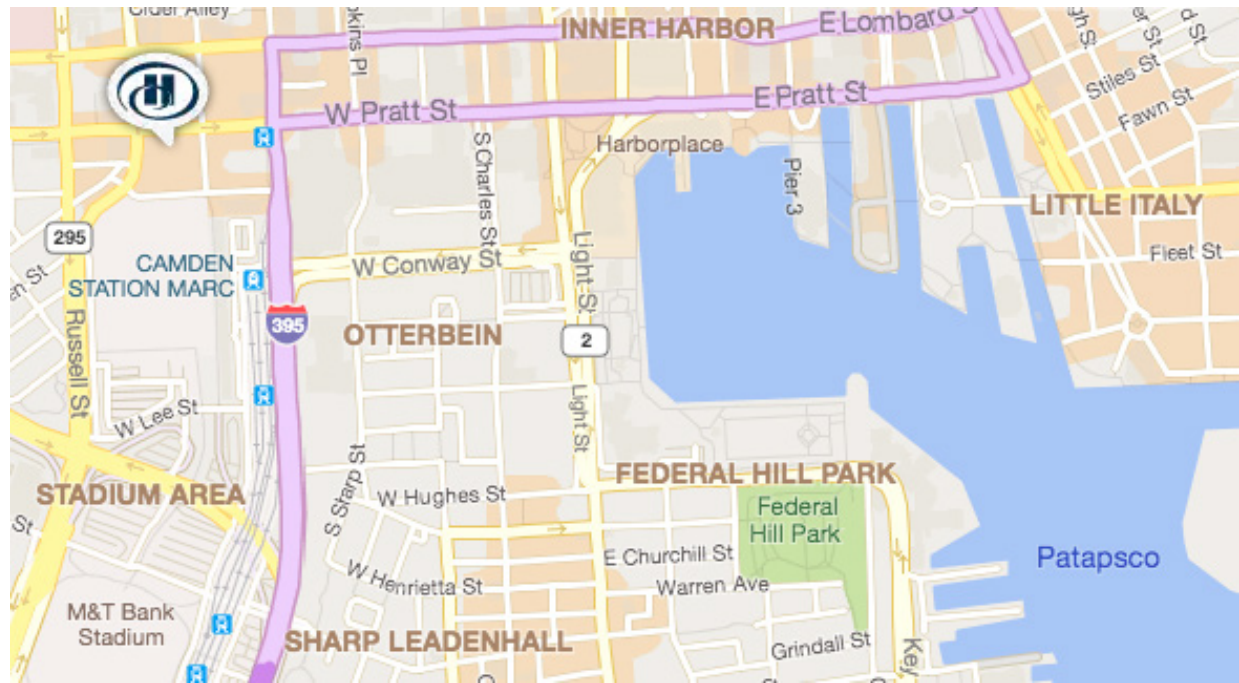

Baltimore Regional

August 22 - 28, 2022

-Modern hotel with spacious ballroom and FREE parking for hotel guests

-Commuter parking FREE courtesy of generous sponsorship by Krauss Investment Group

-Vibrant waterfront area loaded with restaurants, pubs, boutiques and antique shops

-Plenty to see and do nearby including National Aquarium, Horseshoe Casino and historical sites